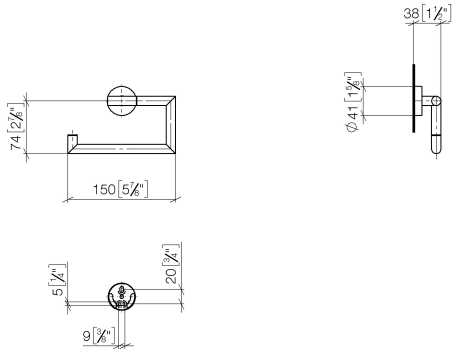

83 500 979

- width 150mm
- height 95 mm
- rosette Ø 40 mm
- 40mm projection

Fits: LISSÉ, META

	Matte Black	83 500 979-33
	Chrome	83 500 979-00
	Brushed Platinum	83 500 979-06
	Dark Chrome	83 500 979-19
	Light Gold	83 500 979-26
	Brushed Light Gold	83 500 979-27
	Brushed Bronze	83 500 979-42
	Brushed Champagne (22kt Gold)	83 500 979-46
	Champagne (22kt Gold)	83 500 979-47
	Brushed Chrome	83 500 979-93
	Brushed Dark Platinum	83 500 979-99

83 500 979

mm [inches]

83 500 979

Parts for other finishes can be found here: [Chrome](#)

Spare parts list

No.	Item Number	Name	Quantity used	Delivery time
1	90 28 22 626 00-33	holder	1	30
2	05 17 97 561 01-33	holder	1	30
3	90 31 11 038 00 90	pin	2	2
4	90 14 10 060 00 90	seal	1	2
5	08 27 97 500-33	rosette	1	30
6	08 30 11 516 90	ring	1	2
7	05 17 97 501 01 90	fixing set	1	2
8	08 17 97 559 90	holder	1	2
9	08 17 97 501 07	holder	1	2
10	05 30 31 025 00 90	fixing set	1	2
11	05 30 11 519 00 90	disc	1	2