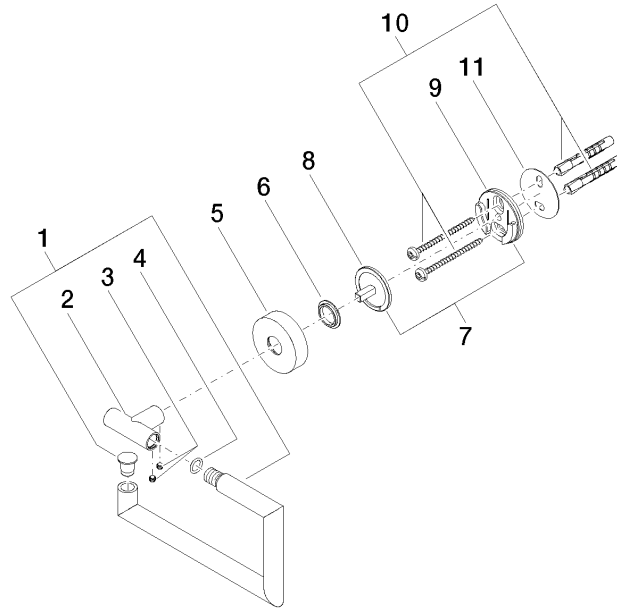

83 500 979

- width 150mm
- height 95 mm
- rosette Ø 40 mm
- 40mm projection

Fits: LISSÉ, META

	Matte Black	83 500 979-33
	Chrome	83 500 979-00
	Brushed Platinum	83 500 979-06
	Dark Chrome	83 500 979-19
	Light Gold	83 500 979-26
	Brushed Light Gold	83 500 979-27
	Brushed Bronze	83 500 979-42
	Brushed Champagne (22kt Gold)	83 500 979-46
	Champagne (22kt Gold)	83 500 979-47
	Brushed Chrome	83 500 979-93
	Brushed Dark Platinum	83 500 979-99

83 500 979

mm [inches]

83 500 979

Parts for other finishes can be found here: [Chrome](#)

Spare parts list

No.	Item Number	Name	Quantity used	Delivery time
1	90 28 22 626 00-33	holder	1	30
2	05 17 97 561 01-33	holder	1	30
3	90 31 11 038 00 90	pin	2	2
4	90 14 10 060 00 90	seal	1	2
5	08 27 97 500-33	rosette	1	30
6	08 30 11 516 90	ring	1	2
7	05 17 97 501 01 90	fixing set	1	2
8	08 17 97 559 90	holder	1	2
9	08 17 97 501 07	holder	1	2
10	05 30 31 025 00 90	fixing set	1	2
11	05 30 11 519 00 90	disc	1	2